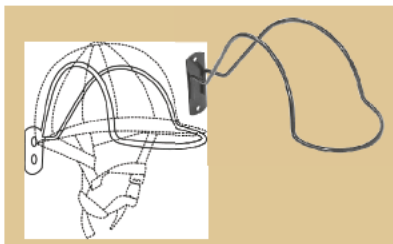

NO.1634-L for Lady

NO.1634-M for Man

20/Box

**NO.1627
BOOT JACKS**

It has a hand tooled look. the smooth edge design will not harm your boots.
Color:dark green(03),red(1)
50/Box

**NO.1611
HELMET HOLDER**

Helps protect your helmet and keeps tack area organized.

Durable refined metal.

Color:black(4)

50/Box

**NO.944
BOOT POLISHING BRUSH**

Wooden handle, nylon bristles.
handle size:70x53mm(2-3/4"x2-1/16")

50/Box

**NO.1642
INFLATABLE BOOT TREES**

lightweight, inflatable helps maintain boot shape.