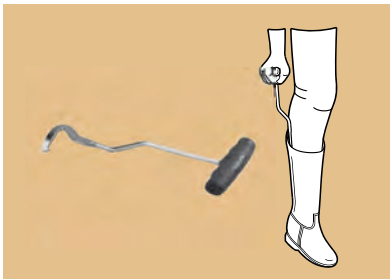

**NO.1610
BOOT HANGER**

500/Box

**NO.1620
BOOT HOOK**

Flat
100 prs/Box

**NO.1621
BOOT HOOK**

Cure
100 prs/Box

**NO.1636
NEW BOOT HOOK**

Anatomically formed no pressure on the calves facilitates to slip into the boot.
Length: 26cm
50 prs/Box

**NO.1621-P
BOOT HOOK**

Plastic handle cure shape
100 prs/Box

**NO.1622
FOLDING BOOT HOOK**

125 prs/Box

**NO.1623
WOODEN BOOT SHAPER**

Adjusts to all heights, and holds perfect form of boot.
25 prs/Box

PLASTIC BOOT SHAPER