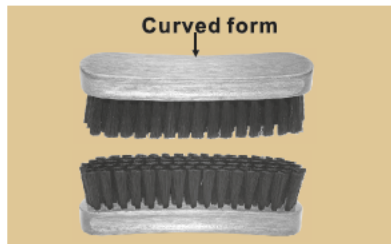

Plastic material
Color:brown(6) Length:13"(43cm)
50/Box

**NO.1629
METAL BOOT JACK**

25/Box

**NO.1624
WOODEN CLUB BOOT JACK**

20/Box

METAL BOOT JACK

Metal piping construction with coated with out sharp edges so that the leather boots can't be damaged.

NO.1634-L for Lady

NO.1634-M for Man

20/Box

**NO.1627
BOOT JACKS**

It has a hand tooled look. the smooth edge design will not harm your boots.
Color:dark green(03),red(1)
50/Box

**NO.1611
HELMET HOLDER**

Helps protect your helmet and keeps tack area organized.

Durable refined metal.

Color:black(4)

50/Box

**NO.944
BOOT POLISHING BRUSH**

Wooden handle, nylon bristles.
handle size:70x53mm(2-3/4"x2-1/16")

50/Box

**NO.1642
INFLATABLE BOOT TREES**

lightweight, inflatable helps maintain boot shape.